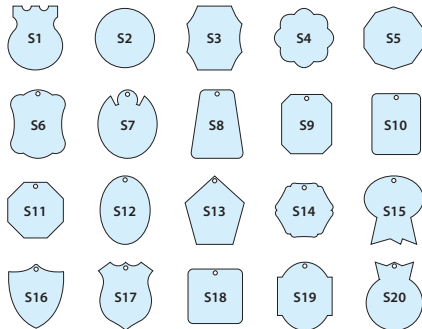

Standard Badge Shapes available

Further Information

Turnaround: Times quoted are from receipt of full payment and complete, print ready pdf, artwork.

Special Print Option: Hexachrome and Metal FX printing is available at a premium price with additional turnaround (see page 104 for a sample and further details).

Artwork: Preparation information can be found on pages 101-105.

Bespoke Size: Your Card Badge can be any shape you wish, there is a 'one-off' cutting Forme charge of **£75.00 + VAT** and it must fit within a 65mm x 75mm rectangle.